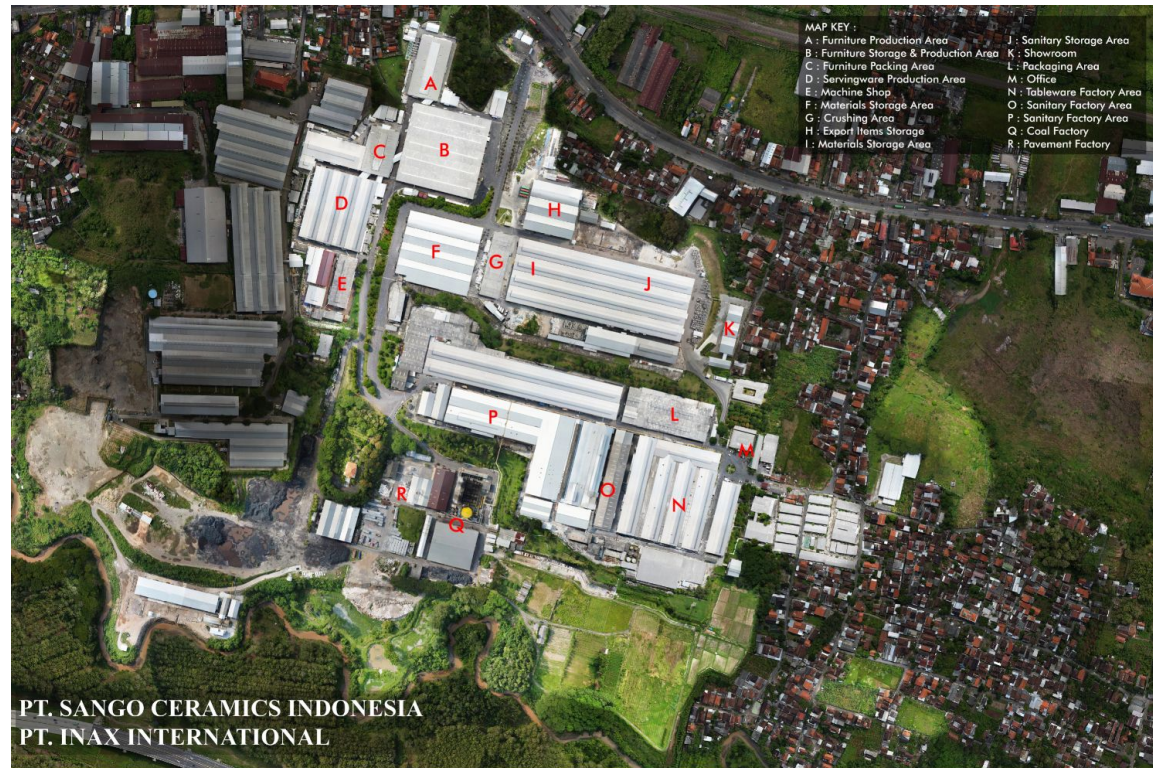

## HIGH LEVEL OVERVIEW

- Family Owned Company located in Semarang, Indonesia
- Type of company:
  - Factory Direct established in 1977 (45 years plus)
  - The oldest factory in town
  - Factory size is about 60 hectares (over 100 football fields)
  - Large operations with over 5000 employees
  - Furniture, Cabinetry and Bathroom Vanity
  - Locally Sourced Wood and Natural Wood Veneers
  - Metal, Natural Weave and Resin Capabilities
- Partner factories in Taiwan and China
- New York based Design studio, Sales Office and Showroom

Youtube Link to Factory Tour:

PT. Inax International (Wood and Furniture) - click [HERE](#) to play

Virtual Showroom - click [HERE](#) to open

Factory size is about 60 hectares (over 100 football fields)  
25 mins from the Semarang International Sea Port and Airport